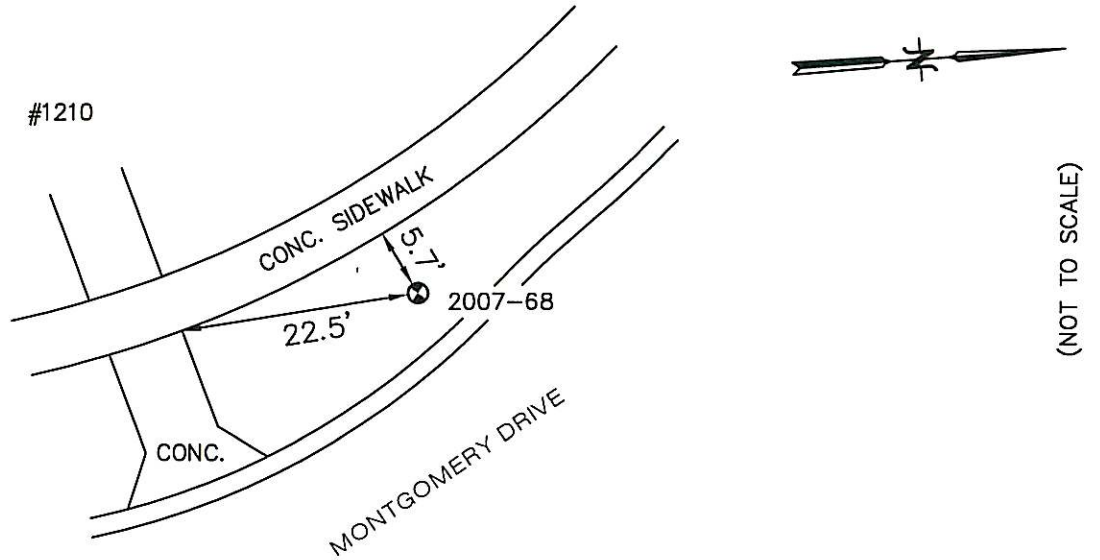

BENCH MARK VILLAGE OF DEERFIELD, IL

<u>LOCATION ADDRESS:</u> 1210 MONTGOMERY DR. DEERFIELD, IL	<u>MONUMENT</u> 2007-68	<u>DEPTH</u> 15'	<u>ELEVATION:</u> 663.18	<u>NORTHING:</u> 2006715.81 <u>EASTING:</u> 1109005.12
--	----------------------------	---------------------	-----------------------------	---

DESCRIPTION

WEST SIDE OF MONTGOMERY DR. & MONTGOMERY CT.
AT 1210 MONTGOMERY DRIVE

COORDINATE INFORMATION:
HORIZONTAL COORDINATES ARE BASED ON IL STATE PLANE COORDINATES, EAST ZONE GRID AS ESTABLISHED BY GPS OBSERVATION. ELEVATIONS ARE BASED ON NAVD 88 OBTAINED BY DIFFERENTIAL LEVELING METHODS.