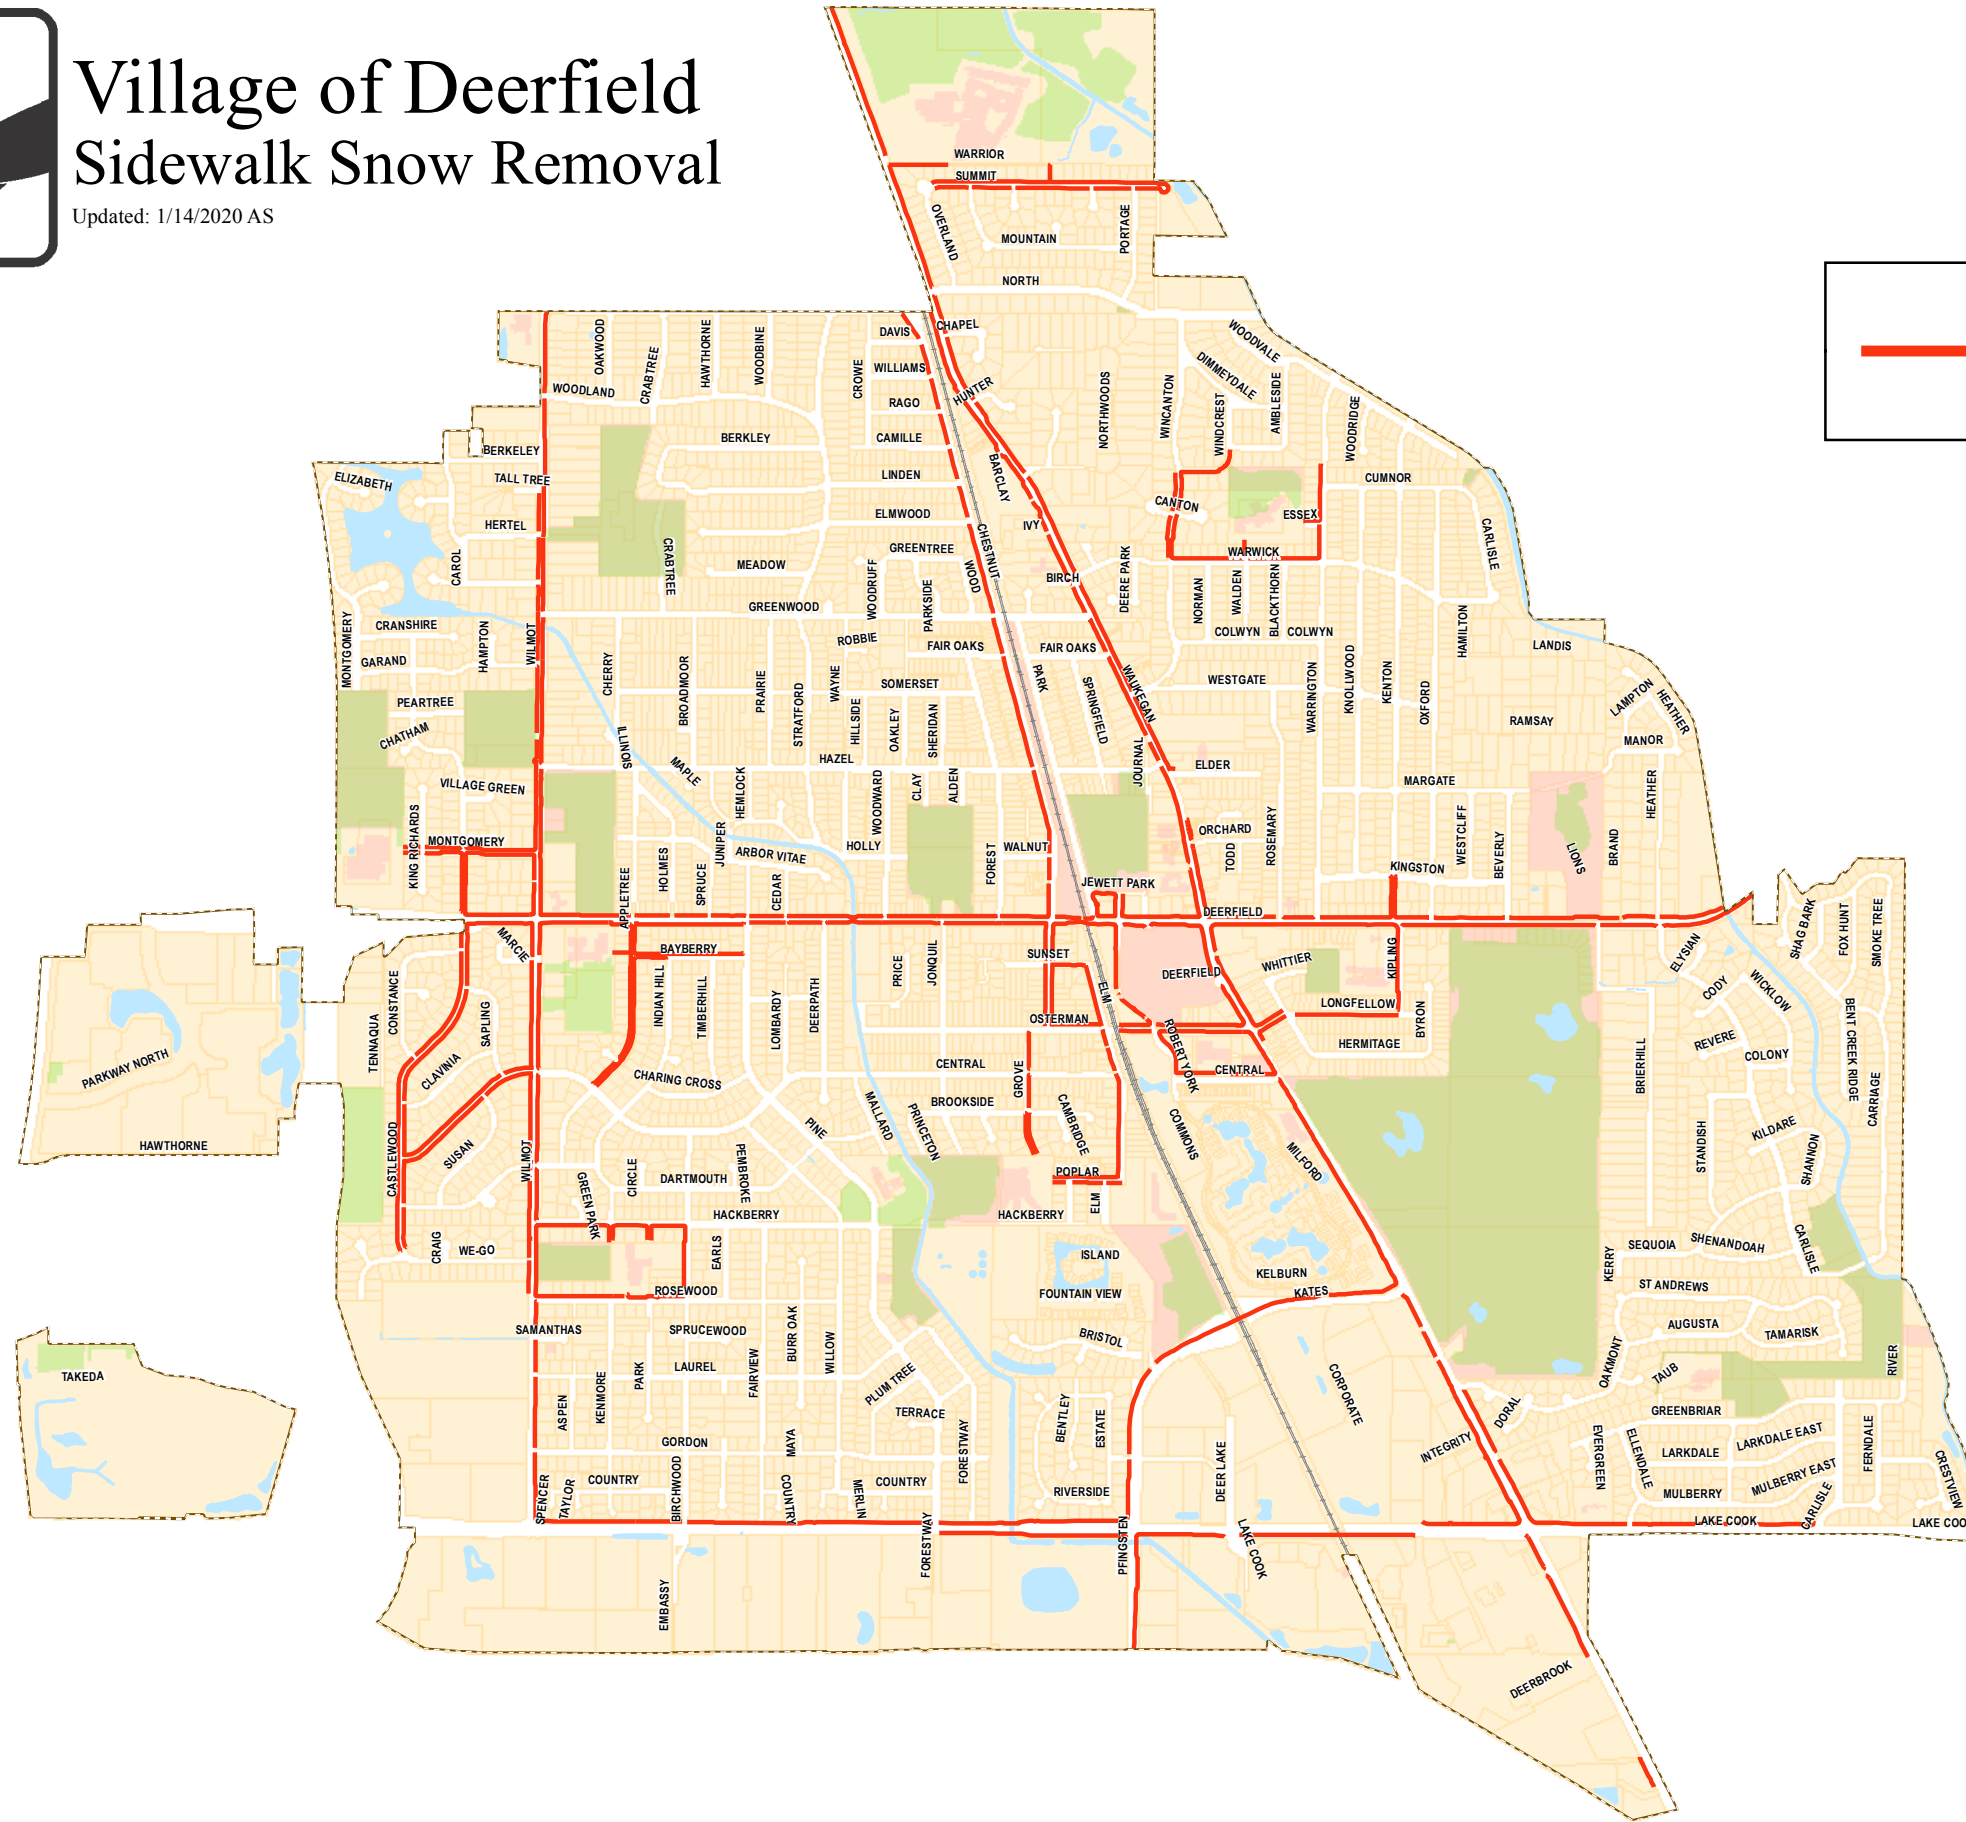

Village of Deerfield Sidewalk Snow Removal

Updated: 1/14/2020 AS

Existing Plow Areas (23.9 miles)