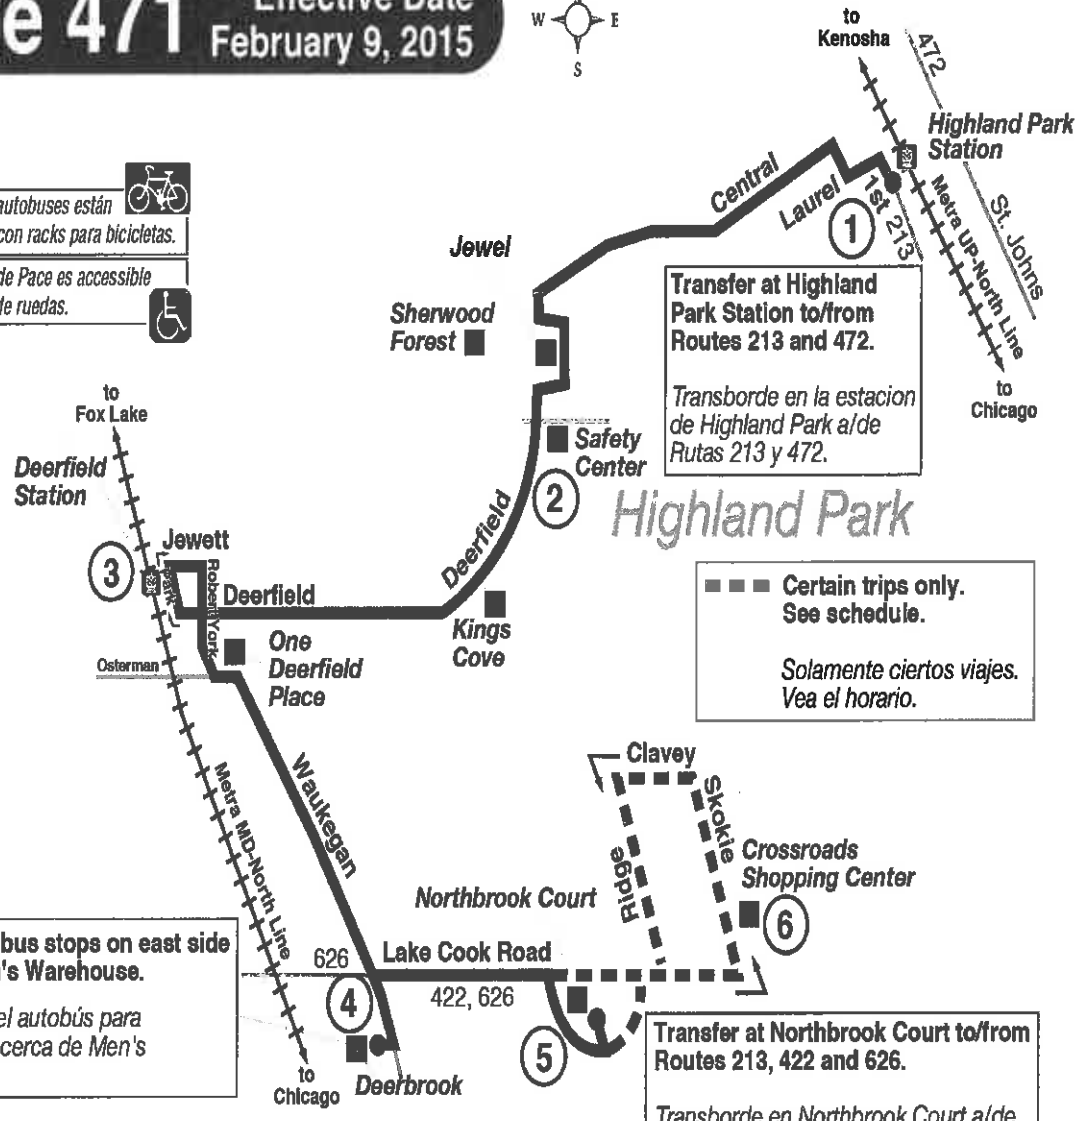

Route 471 Effective Date February 9, 2015

Todos los autobuses están equipados con racks para bicicletas.

El servicio de Pace es accesible para sillas de ruedas.

Deerfield

Transfer at Highland Park Station to/from Routes 213 and 472.

Transborde en la estación de Highland Park a/de Rutas 213 y 472.

■ ■ ■ Certain trips only. See schedule.

Solamente ciertos viajes. Vea el horario.

At Deerbrook, bus stops on east side of mall by Men's Warehouse.

En Deerbrook, el autobús para al este del mall cerca de Men's Warehouse.

Transfer at Northbrook Court to/from Routes 213, 422 and 626.

Transborde en Northbrook Court a/de Rutas 213, 422 y 626.