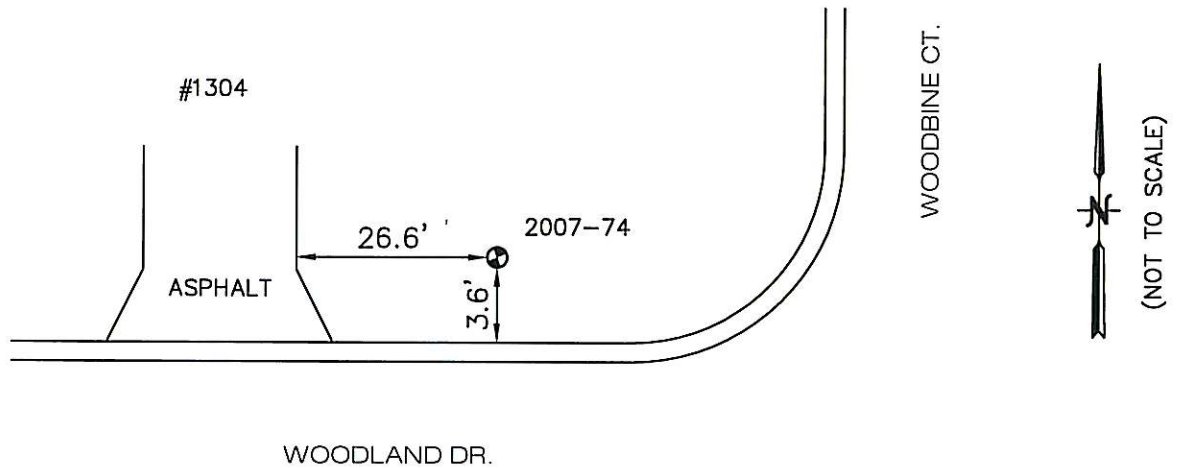

# BENCH MARK VILLAGE OF DEERFIELD, IL

<u>LOCATION ADDRESS:</u> 1304 WOODLAND DR. DEERFIELD, IL	<u>MONUMENT</u> 2007-74	<u>DEPTH</u> 27'	<u>ELEVATION:</u> 688.05	<u>NORTHING:</u> 2008488.25 <u>EASTING:</u> 1112567.90
--	----------------------------	---------------------	-----------------------------	---

## DESCRIPTION

NORTHWEST OF WOODLAND DR. & WOODBINE CT.  
AT 1304 WOODLAND DR.

COORDINATE INFORMATION:  
HORIZONTAL COORDINATES ARE BASED ON IL STATE  
PLANE COORDINATES, EAST ZONE GRID AS  
ESTABLISHED BY GPS OBSERVATION. ELEVATIONS  
ARE BASED ON NAVD 88 OBTAINED BY DIFFERENTIAL  
LEVELING METHODS.