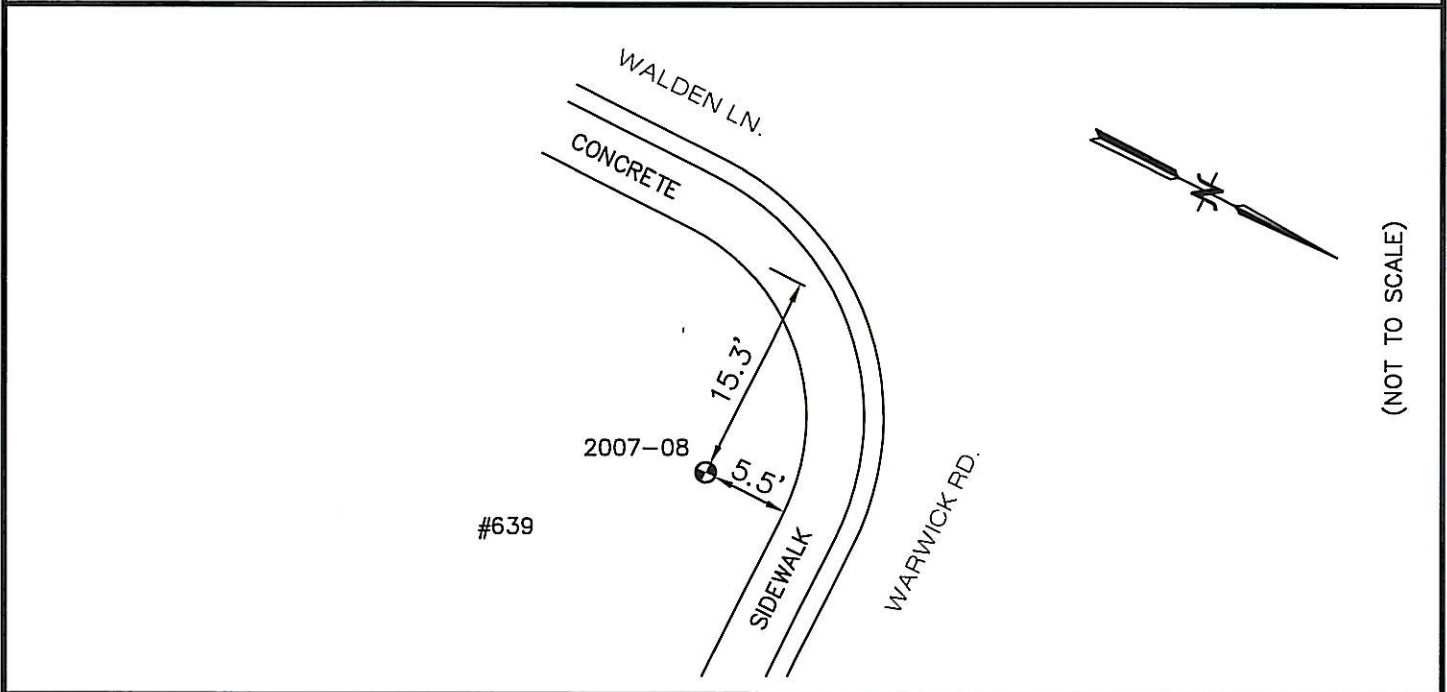

BENCH MARK VILLAGE OF DEERFIELD, IL

<u>LOCATION ADDRESS:</u> 639 WARWICK RD. DEERFIELD, IL	<u>MONUMENT</u> 2007-08	<u>DEPTH</u> 9'	<u>ELEVATION:</u> 676.65	<u>NORTHING:</u> 2007035.57 <u>EASTING:</u> 1116824.07
--	----------------------------	--------------------	-----------------------------	---

DESCRIPTION

SOUTHEAST CORNER OF WARWICK RD. & WALDEN LN.
AT 639 WARWICK ROAD

COORDINATE INFORMATION:
HORIZONTAL COORDINATES ARE BASED ON IL STATE
PLANE COORDINATES, EAST ZONE GRID AS
ESTABLISHED BY GPS OBSERVATION. ELEVATIONS
ARE BASED ON NAVD 88 OBTAINED BY DIFFERENTIAL
LEVELING METHODS.