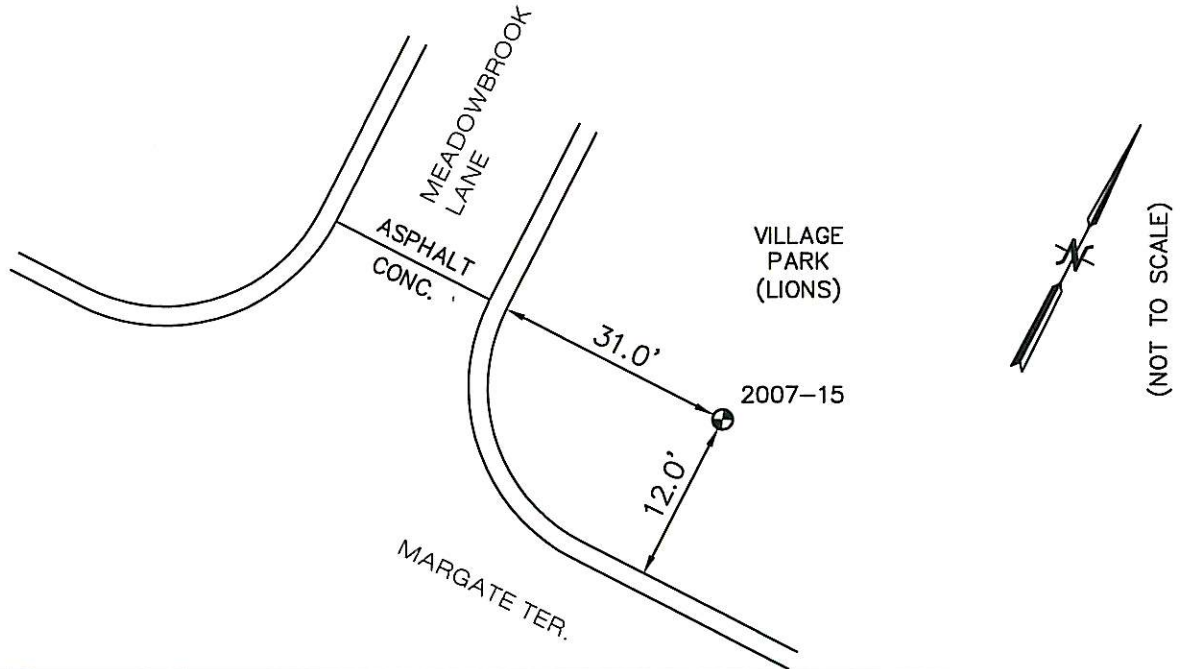

# BENCH MARK VILLAGE OF DEERFIELD, IL

<u>LOCATION ADDRESS:</u> VILLAGE PARK DEERFIELD, IL	<u>MONUMENT</u> 2007-15	<u>DEPTH</u> 18'	<u>ELEVATION:</u> 665.93	<u>NORTHING:</u> 2005109.12 <u>EASTING:</u> 1119307.12
---	----------------------------	---------------------	-----------------------------	---

## DESCRIPTION

NORTHEAST CORNER OF MARGATE TERRACE & MEADOWBROOK LN.  
IN PARK

COORDINATE INFORMATION:  
HORIZONTAL COORDINATES ARE BASED ON IL STATE  
PLANE COORDINATES, EAST ZONE GRID AS  
ESTABLISHED BY GPS OBSERVATION. ELEVATIONS  
ARE BASED ON NAVD 88 OBTAINED BY DIFFERENTIAL  
LEVELING METHODS.