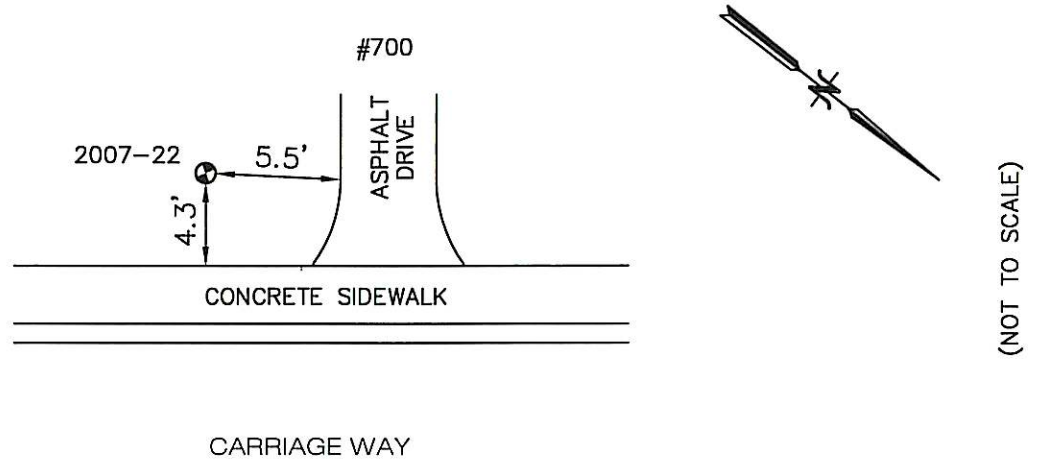

BENCH MARK VILLAGE OF DEERFIELD, IL

<u>LOCATION ADDRESS:</u> 700 CARRIAGE WAY DEERFIELD, IL	<u>MONUMENT</u> 2007-22	<u>DEPTH</u> 24'	<u>ELEVATION:</u> 655.89	<u>NORTHING:</u> 2003277.74 <u>EASTING:</u> 1121897.39
---	----------------------------	---------------------	-----------------------------	---

DESCRIPTION

SOUTH SIDE CARRIAGE WAY & FOX HUNT TRAIL
AT 700 CARRIAGE WAY

COORDINATE INFORMATION:
HORIZONTAL COORDINATES ARE BASED ON IL STATE
PLANE COORDINATES, EAST ZONE GRID AS
ESTABLISHED BY GPS OBSERVATION. ELEVATIONS
ARE BASED ON NAVD 88 OBTAINED BY DIFFERENTIAL
LEVELING METHODS.