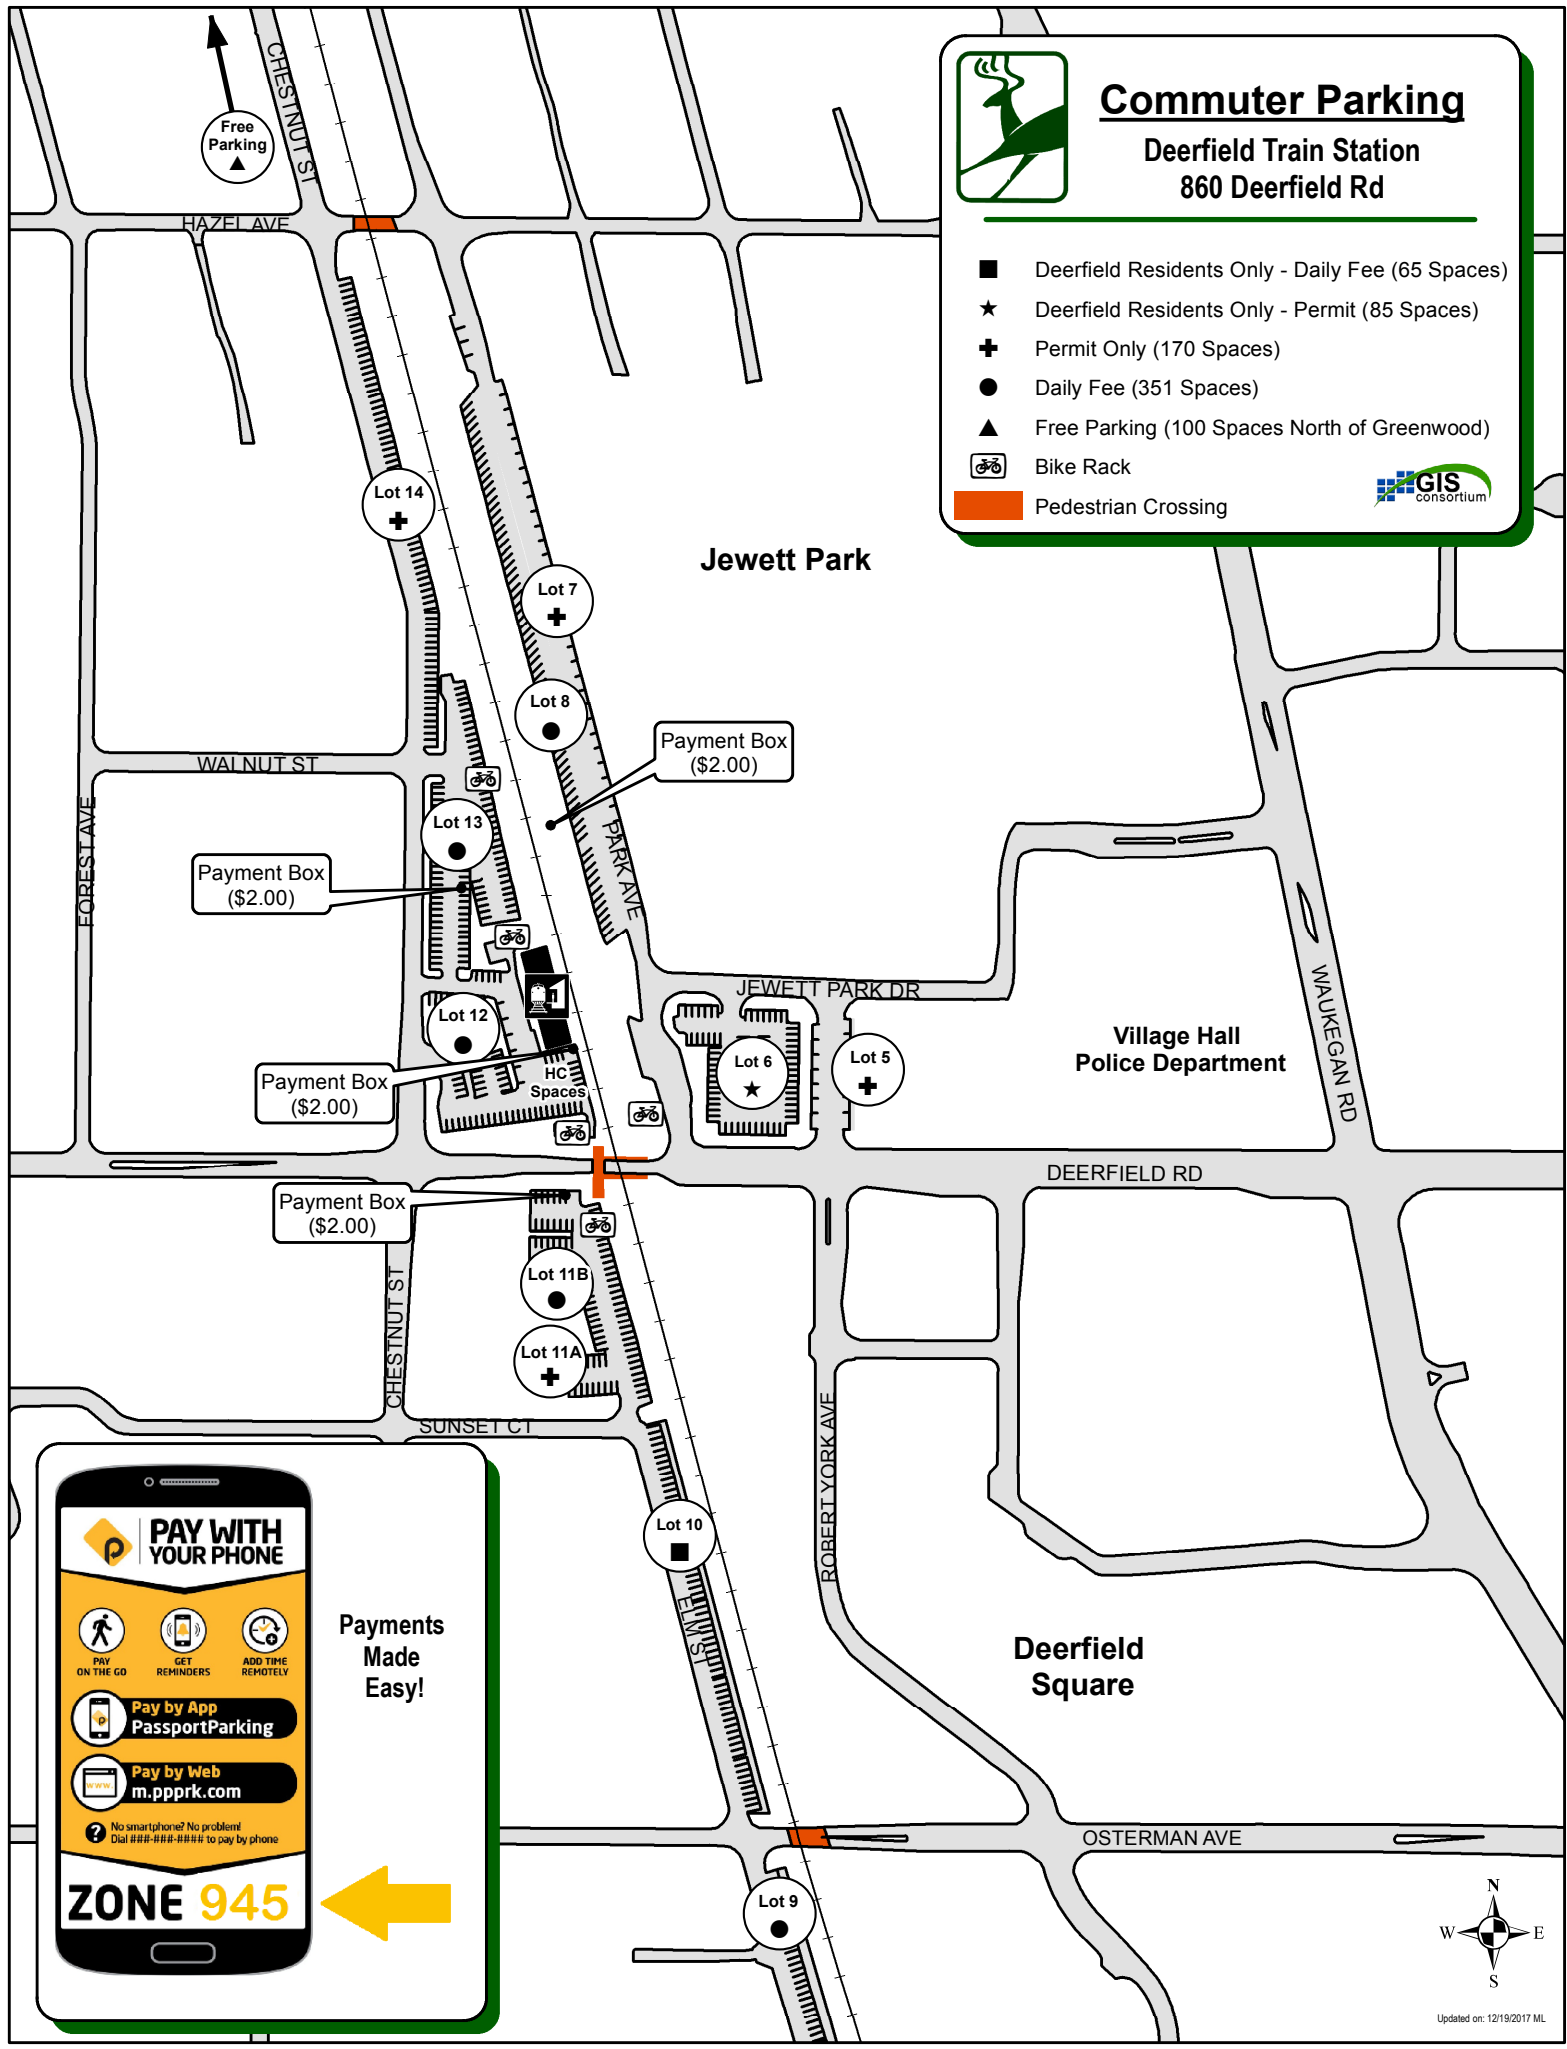

Commuter Parking

Deerfield Train Station
860 Deerfield Rd

- Deerfield Residents Only - Daily Fee (65 Spaces)
- ★ Deerfield Residents Only - Permit (85 Spaces)
- + Permit Only (170 Spaces)
- Daily Fee (351 Spaces)
- ▲ Free Parking (100 Spaces North of Greenwood)
- 🚲 Bike Rack
- 🚶 Pedestrian Crossing