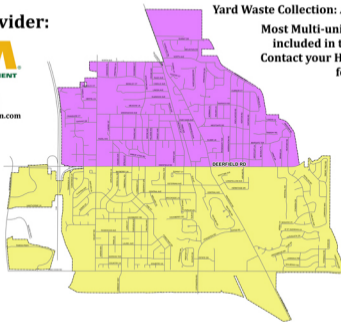

Refuse, Recycling, & Yard Waste Schedule

Residential Single Family Homes

Service Provider:

Contact Info:
(800) 796-9696
(866) 870-4702

villageofdeerfield@wm.com

Yard Waste Collection: April - Mid-December

Most Multi-unit properties are NOT included in the Village's contract. Contact your H.O.A./Mgmt. Company for more information.